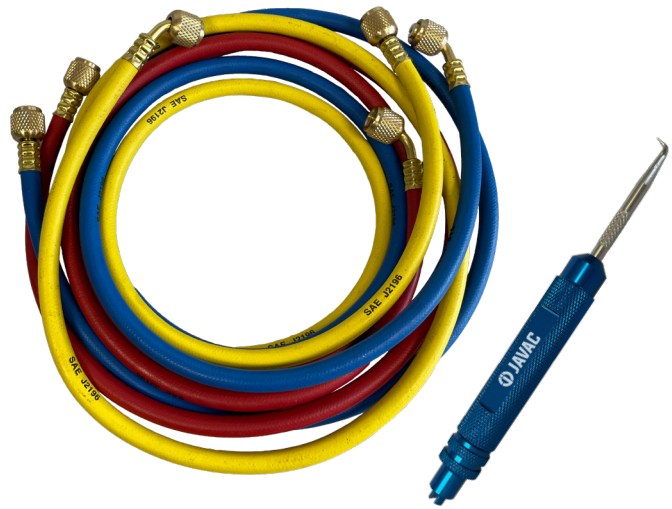

Standard Hoses and Gasket Remover Pick

| Description | Part No. |
|---------------------------------|-----------------|
| 72" hose set 1/4" x 1/4" | JAV-1375 |
| 60" hose set 1/4" x 1/4" | JAV-1376 |
| 36" hose set 1/4" x 1/4" | JAV-1377 |
| 72" hose set R410a 1/4" x 5/16" | JAV-1378 |
| 60" hose set R410a 1/4" x 5/16" | JAV-1379 |
| 36" hose set R410a 1/4" x 5/16" | JAV-1380 |
| Javac Hose Gasket Remover pick | JAV-1367 |

| Part No. | Connection Size | Ball Valve orientation | Pressure rating | Length | Colour | Temperature rating |
|-----------------|-----------------|------------------------|--|--------|-----------------|--------------------|
| JAV-1375 | 1/4" x 1/4" | None | 3000 PSI/206 Bar Burst pressure, 600 PSI/41 Bar Max working pressure | 72" | Red/Yellow/Blue | -30 to +95 |
| JAV-1376 | 1/4" x 1/4" | None | 3000 PSI/206 Bar Burst pressure, 600 PSI/41 Bar Max working pressure | 60" | Red/Yellow/Blue | -30 to +95 |
| JAV-1377 | 1/4" x 1/4" | None | 3000 PSI/206 Bar Burst pressure, 600 PSI/41 Bar Max working pressure | 36" | Red/Yellow/Blue | -30 to +95 |
| JAV-1378 | 1/4" x 5/16" | None | 4000 PSI/275 Bar Burst pressure, 800 PSI/55 Bar Max working pressure | 72" | Red/Yellow/Blue | -30 to +95 |
| JAV-1379 | 1/4" x 5/16" | None | 4000 PSI/275 Bar Burst pressure, 800 PSI/55 Bar Max working pressure | 60" | Red/Yellow/Blue | -30 to +95 |
| JAV-1380 | 1/4" x 5/16" | None | 4000 PSI/275 Bar Burst pressure, 800 PSI/55 Bar Max working pressure | 36" | Red/Yellow/Blue | -30 to +95 |